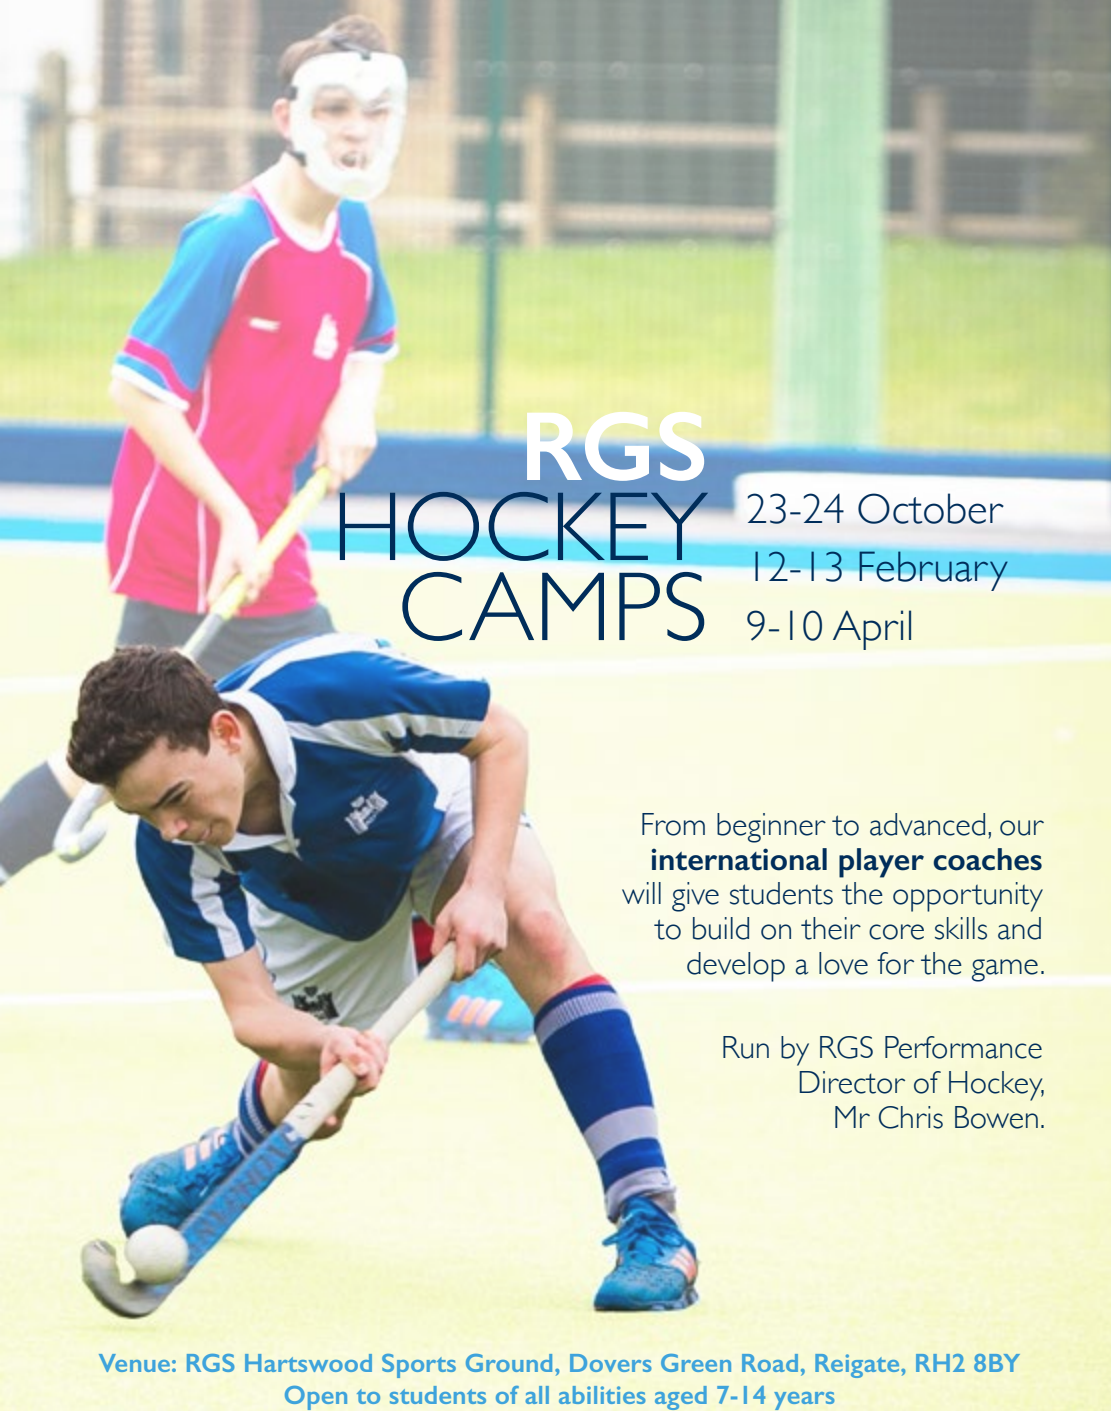

RGS HOCKEY CAMPS

23-24 October
12-13 February
9-10 April

From beginner to advanced, our **international player coaches** will give students the opportunity to build on their core skills and develop a love for the game.

Run by RGS Performance
Director of Hockey,
Mr Chris Bowen.

Venue: RGS Hartwood Sports Ground, Dovers Green Road, Reigate, RH2 8BY
Open to students of all abilities aged 7-14 years

Please book using our on-line booking system via rgs.to/sportscamps

For further information please contact

Mr Chris Bowen, RGS Performance Director of Hockey cjb@reigategrammar.org